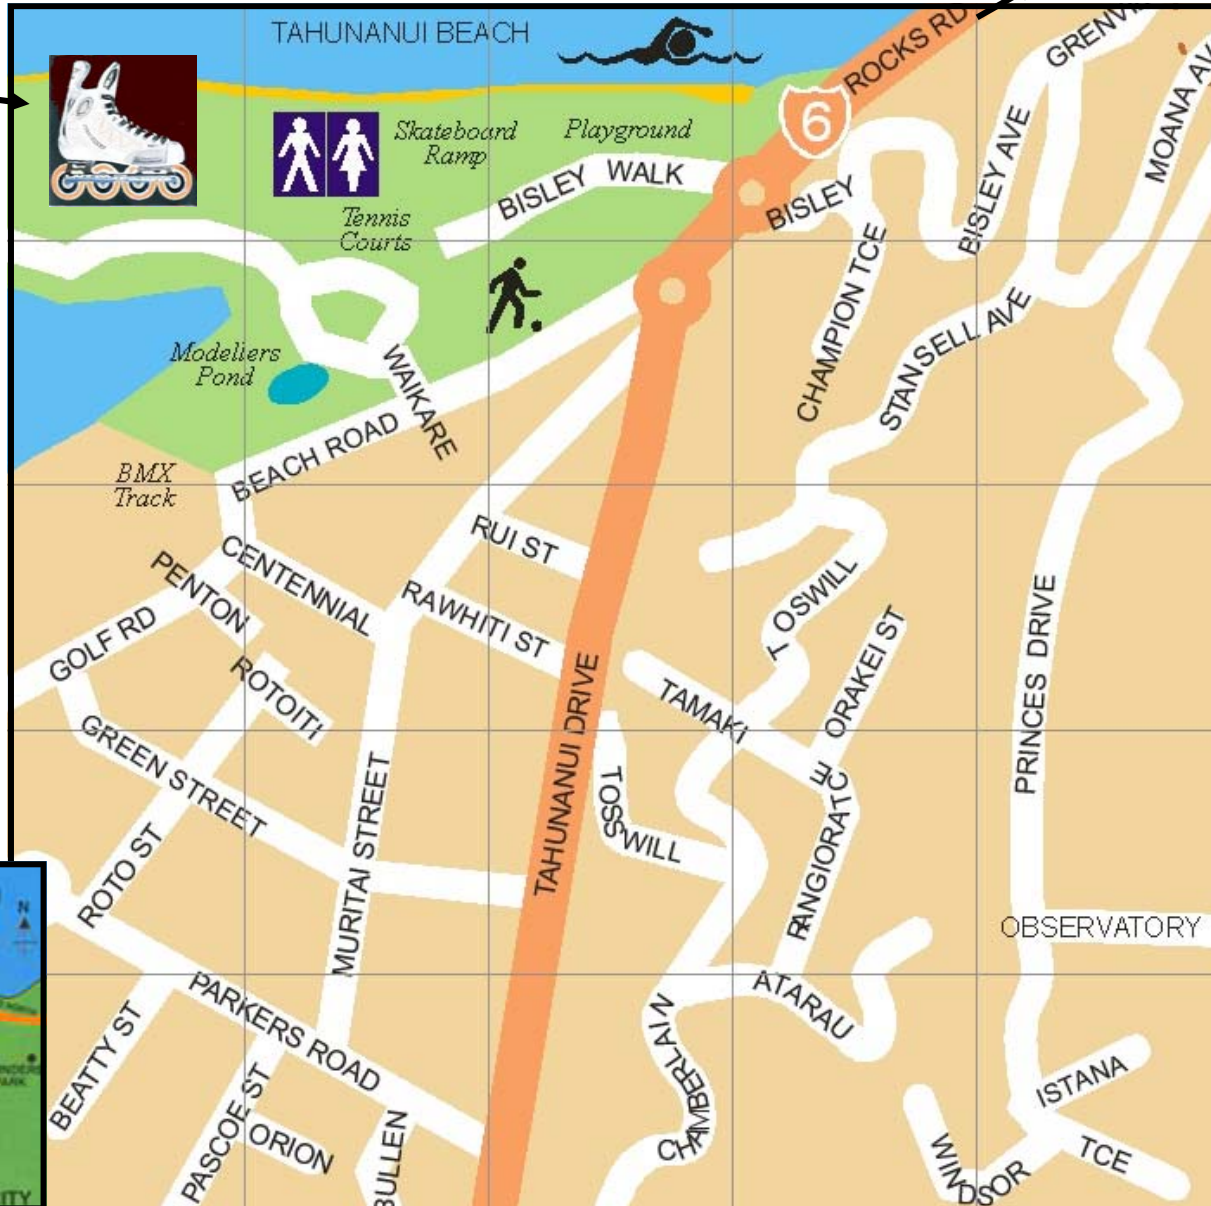

TAHUNA STREET MAP

TO
NELSON CITY

NELSON
SKATING RINK

Check out the
Nelson
website for
accommodation
and attractions

www.nelson.co.nz